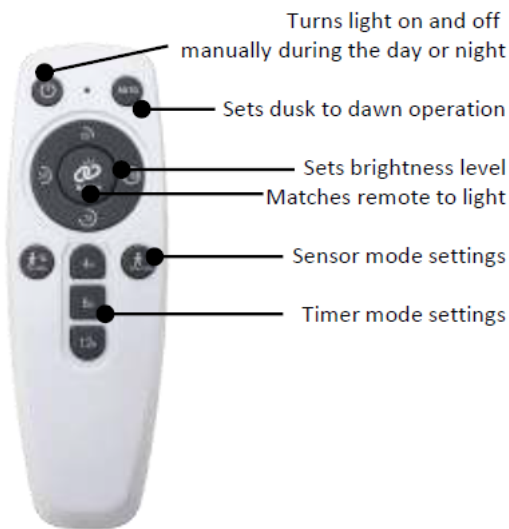

Refresh Lighting & Energy Solutions

LED Solar LED Flood Light - 60W

Model: RL-SFL-60WB

LED Solar LED Flood Light is a simple solution to provide lighting to an area with no operational costs by using power free from the sun. The solar lights are suitable for applications such as perimeter lighting, external doorways, driveways, trees or areas you can't easily access AC power.

Product Features

- Motion sensor - Microwave - Up to 12M
- 120° Beam Angle
- Brightness & Time Adjustable
- Separate Solar Panel with 5m lead
- Automatic night time operation
- Waterproof (IP65)
- Full powder coated aluminium housing

SPECIFICATION

Colour Temperature	6000K
Motion Sensor	Yes (Microwave)
Lumen (lm) Max	6000lm
Brightness & Time adj	Yes
Light Source	LED
Beam Angle	120°
Power Requirement	Solar Powered
Power Consumption	60W
Solar Battery	6.4V 18AH
Charging time	8 hours (from 0 – 100%)
Glass	Textured & Tempered Glass
Housing	Aluminium Die Casting
Operation Temperature	-10°C~+40°C
Light Dimension (mm)	375 (L) x 275(H) x 52(D)
Solar Panel Size (mm)	600 (L) x 370 (H) x 18 (D)
Cable Length	5m
Protection Rating	IP65
Warranty	2 year