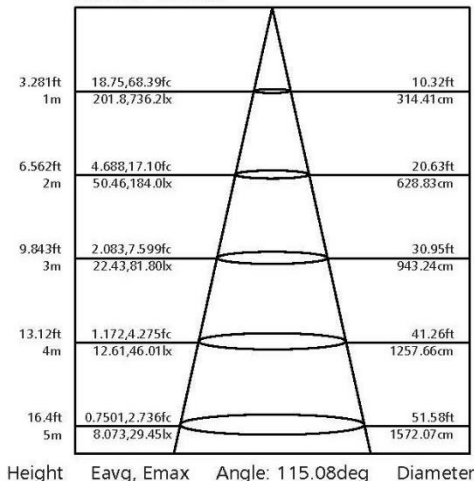

400mm LED Oyster Light – 24W

Model: RLOL24W

Weather resistant LED oyster lights are a perfect choice for replacing existing ceiling lights or for new installations. Our oyster uses our patented twist to remove light head design, super slim and it's rated to IP54 so it's suitable for damp areas or great for the alfresco area.

3 Colour Adjustable

Product Features

- Only consumes 24w of power
- 3 colour adjustable (switch select)
- Slimline Housing
- Easy to install
- Easy twist-to-remove light head
- 120° Beam Angle
- IP54 Rating

Flux out: 1624 lm

SPECIFICATION

Colour	Warm White (3000K)	Neutral White (4000K)	Cool White (5000K)
Lumen (lm)	2400~2800lm		
Efficiency (Lm/w)	>100Lm/w		
Light Source	SMD LED		
Beam Angle	120°		
Power Requirement	AC 220~240V		
Power Consumption	24W		
Dimmable	Yes		
Housing	Polycarbonate		
Lifespan	> 50,000 hours		
Operation Temperature	-20°C~+45°C		
Dimension (mm)	386 (D) × 50 (H)		
Protection Rating	IP54		
Warranty	5 Years		